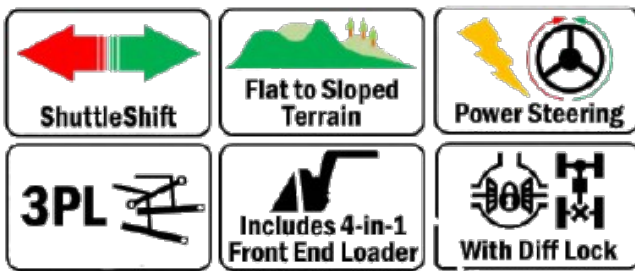

COMPACT DESIGN

FEL WITH 4 IN 1 BUCKET

POWER STEERING

DOUBLE AIR FILTER

4X4 DIESEL ENGINE

REAR 3 POINT LINKAGE

TWO SPEED PTO AND DRAW BAR

REAR 3 POINT LINKAGE

2 SETS REMOTE HYDRAULICS

ShuttleShift

Flat to Sloped
Terrain

Power Steering

3PL

Includes 4-in-1
Front End Loader

With Diff Lock

Announcing the **Enfly DQ404 40hp tractor** from AgKing..

The DQ404 40hp Tractor is a 4cyl diesel tractor, with ROPS and shade canopy, 4 wheel drive, shuttle shift, power steering, wet disc brakes, diff lock, 2 sets remote hydraulic valves, swing bar, 2 speed PTO.

Front End Loader	
Model	TZ-6
Max dump bucket height at Dump Position	1800mm
Dumping Height	2450mm
Dump distance at max dump height	800mm
Dump angle at max dump height	45d
Bucket Width	1670mm
Bucket Capacity	0.43m3
Safe/Max lifting capacity	800kg / 1000kg
Removable bucket teeth	6